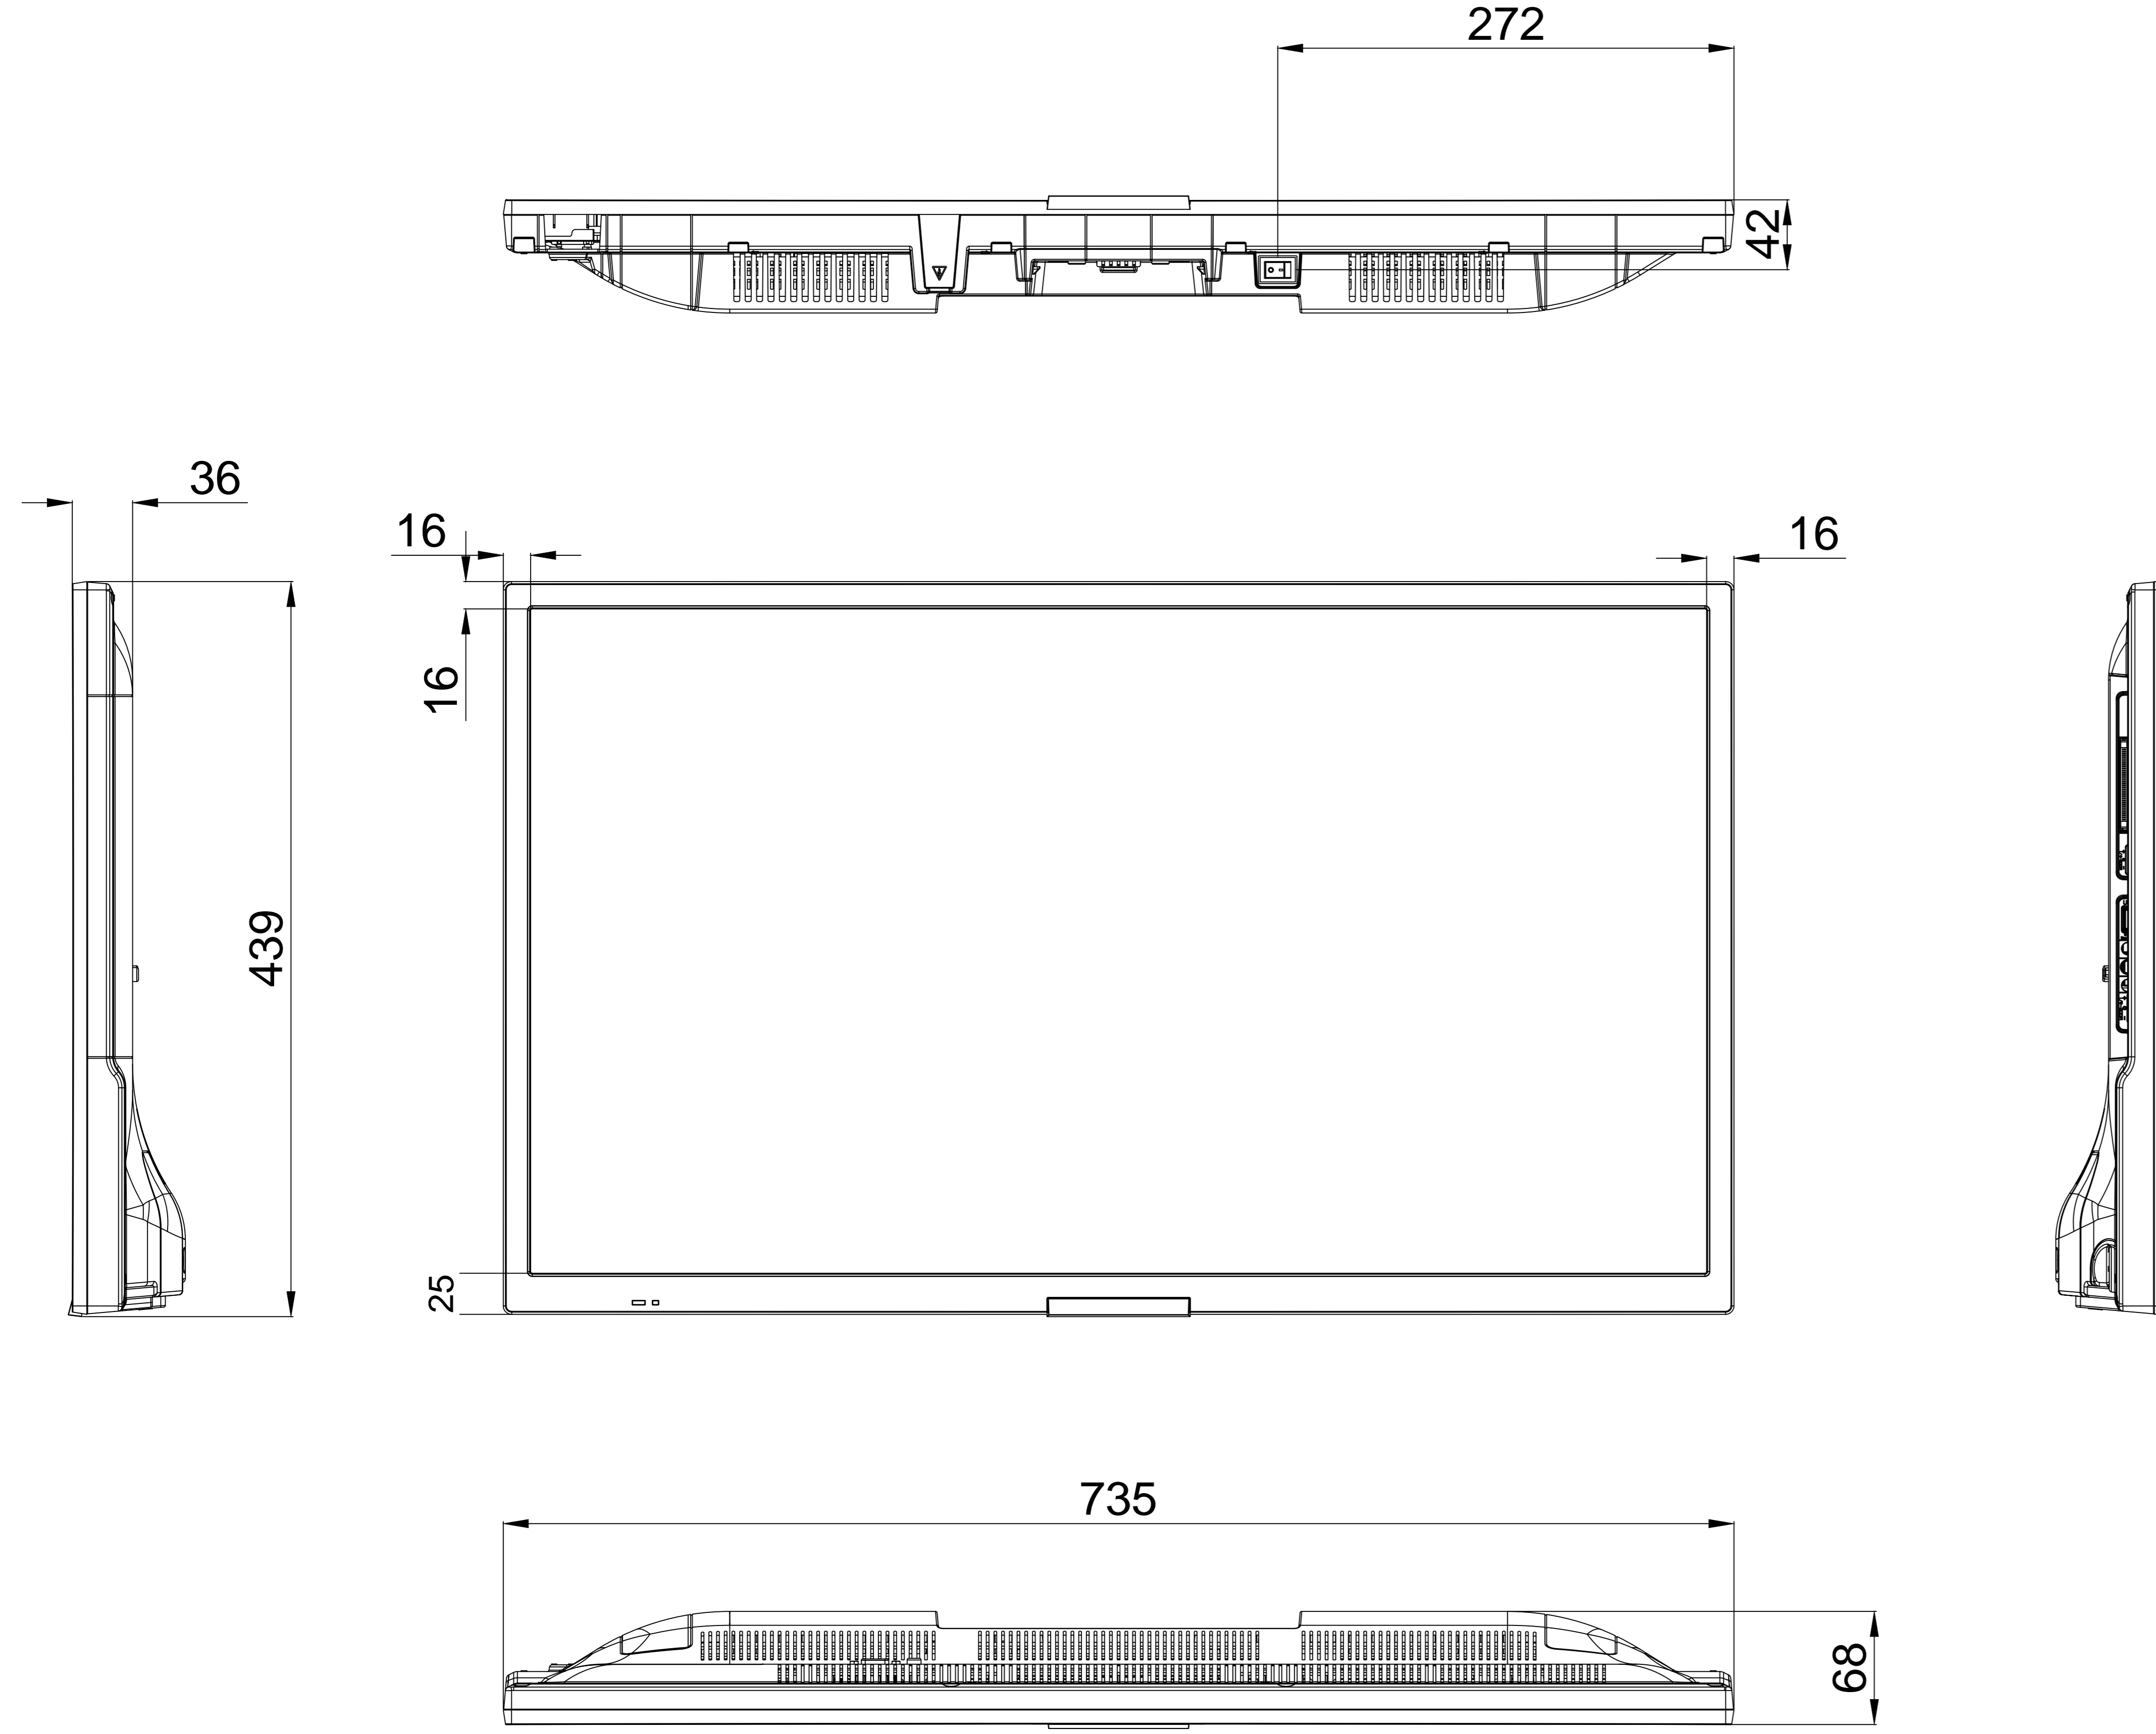

REV.NO	DATE/TARİH	NOTES/AÇIKLAMALAR
1	04.10.2018	FORMAT DEĞİSTİRİLDİ
2		
3		

MODEL	DIMENSIONS (mm)		
	WIDTH mm	DEPTH mm	HEIGHT mm
32506 DS	735	68	439
PRODUCT	735	68	439
PACKAGING	914	155	585

698	ACTIVE CELL DIMENSIONS	392
-----	------------------------	-----

TOLERANCES	K	NAME:	REV:
0.00/50.00	±0.10	32506 DS	R01
50.01/100.00	±0.30	CREATED : CAN ULKER	DATE: 04.10.2018
100.01/250.00	±0.50	LAST REV. : NİHAT ÖZTEN	SHEET: 1 / 1
250.01/500.00	±0.75	CHECK : Hakan KÖYUNCUOĞLU	SCALE : 1
500.01/1000.00	±1.00	APPRV. : Deniz ÇETİNYÜREK	
1000.01/2500.00	±1.50		
ANGLES	±0.5°	VESTEL VESTEL ELECTRONICS / DIJİTAL PRODUCTS OPERATIONS MANİSA/TURKİYE TEL:+90.236.2130660 FAX:+90.236.2130512	