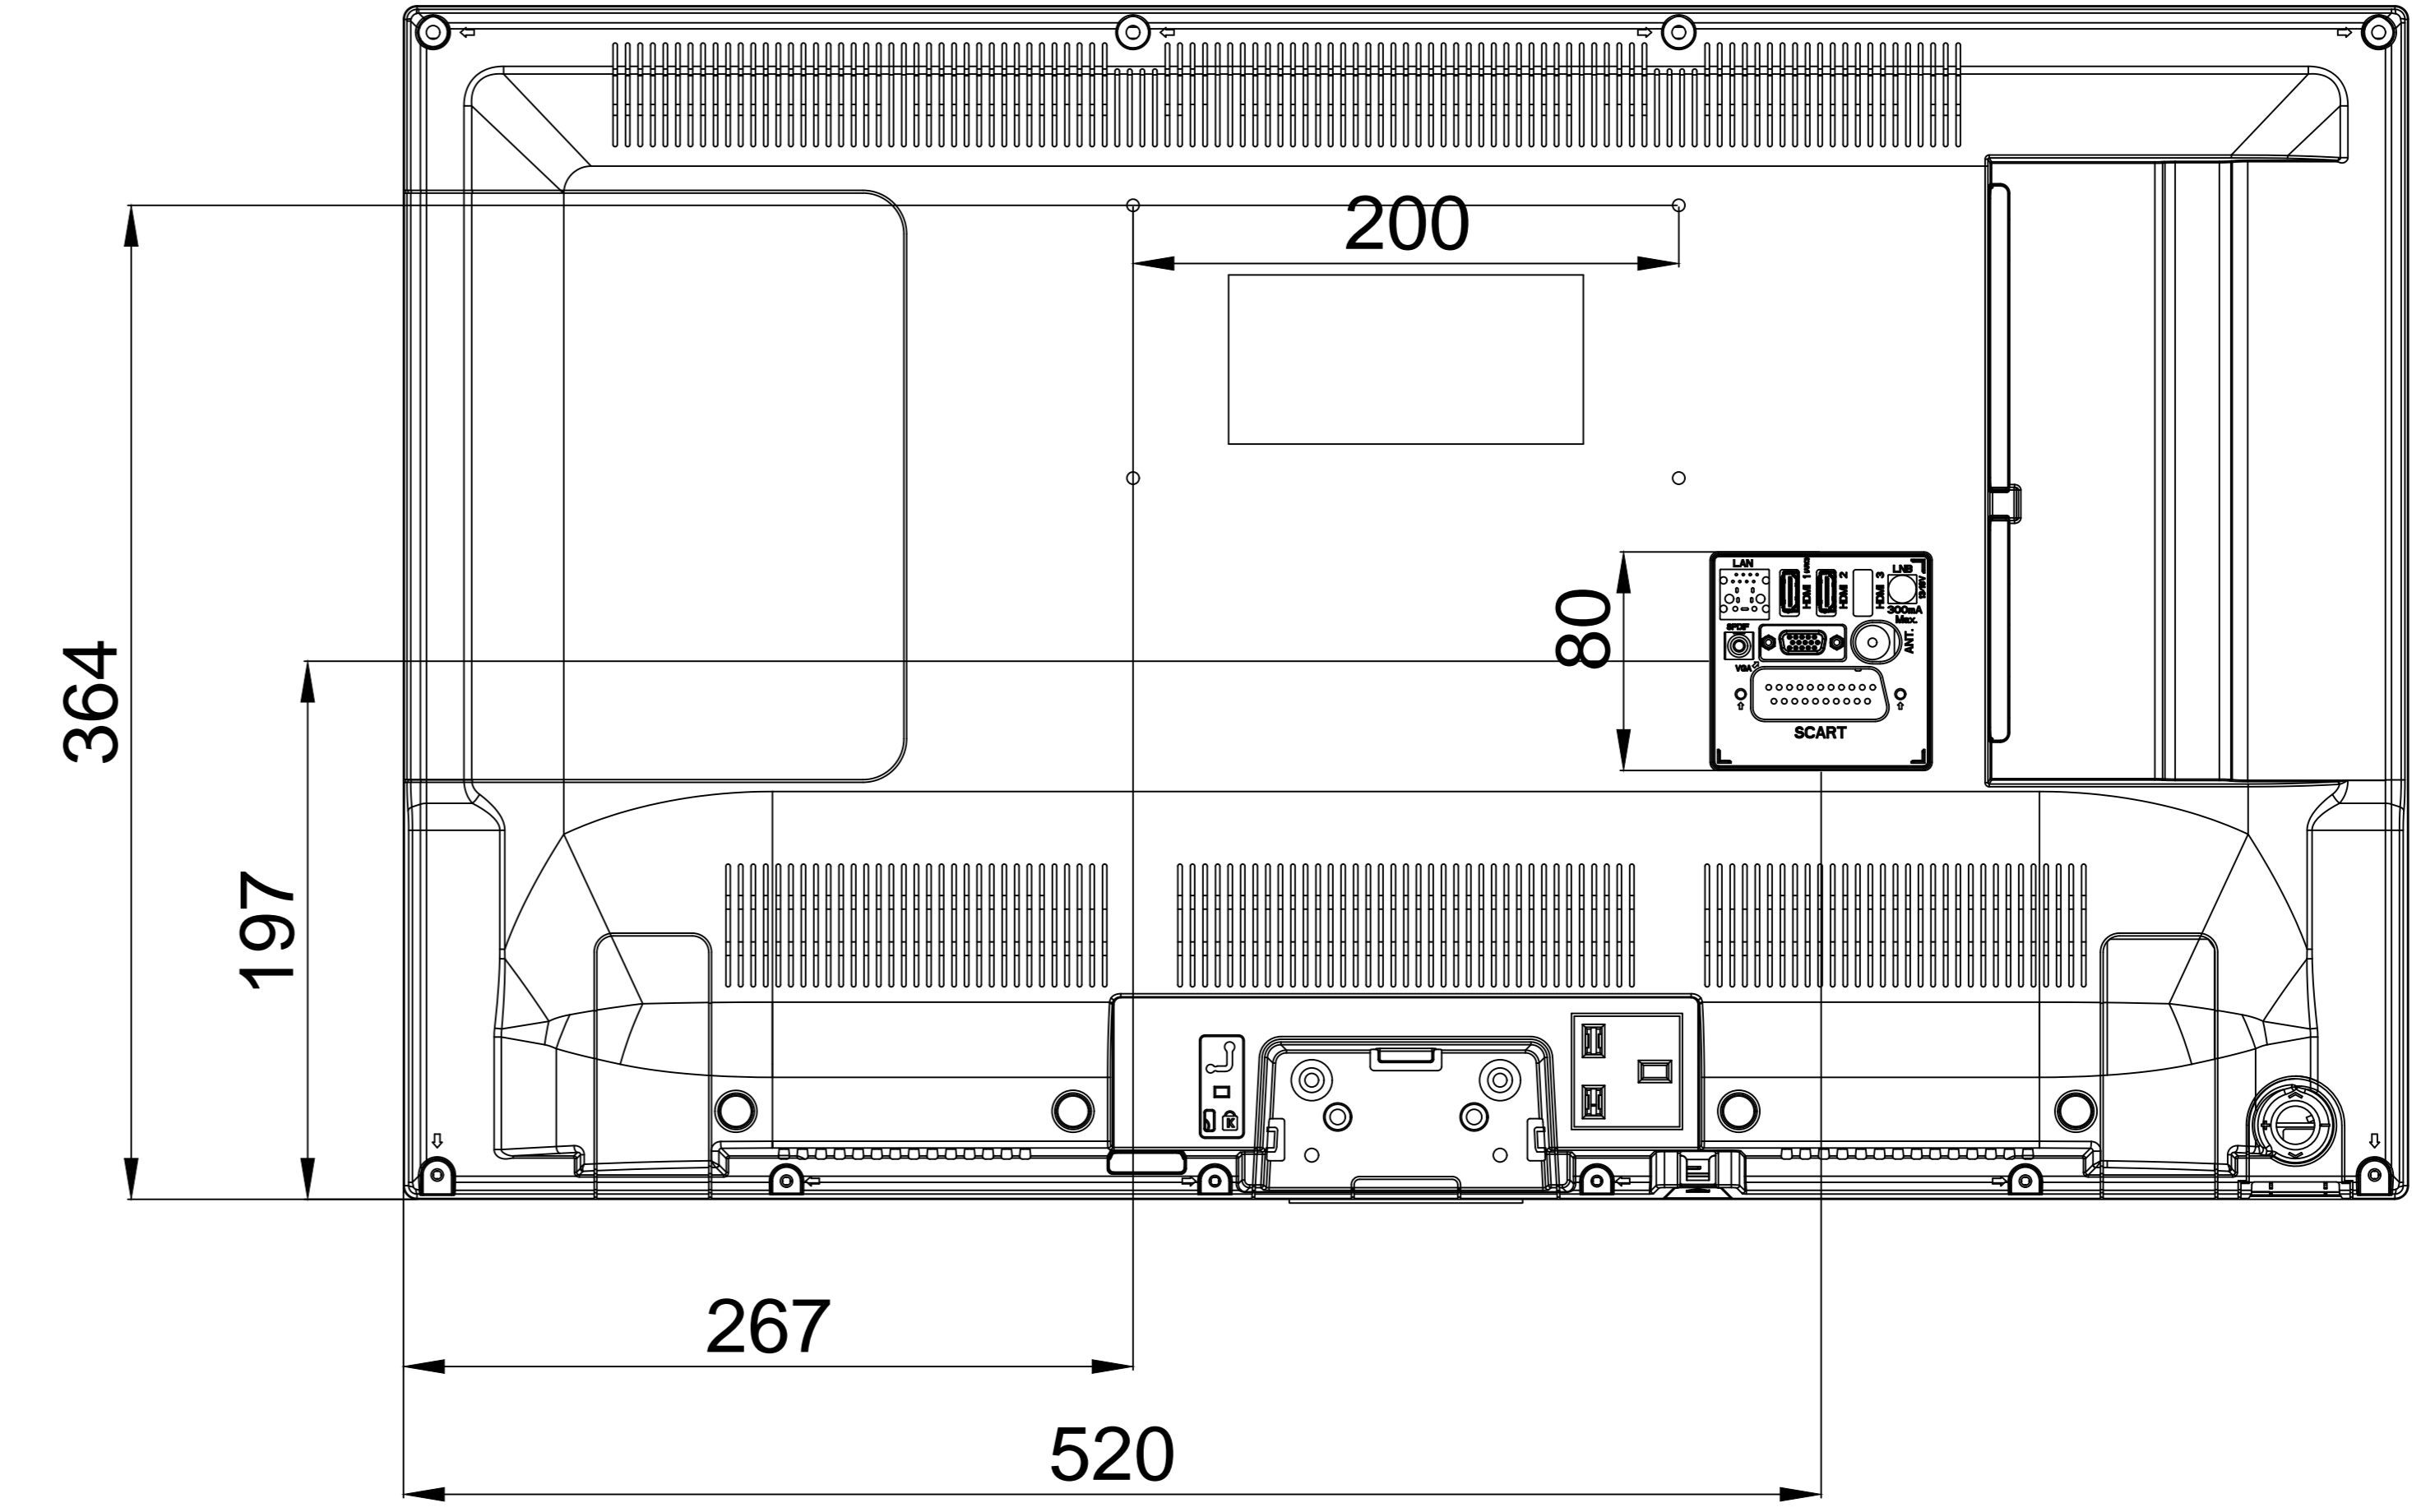

REV.NO	DATE/TARİH	NOTES/AÇIKLAMALAR
1	04.10.2018	FORMAT DEĞİSTİRİLDİ
2		
3		

MODEL	DIMENSIONS (mm)		
	WIDTH mm	DEPTH mm	HEIGHT mm
32506 DS	735	68	439
PRODUCT	735	68	439
PACKAGING	914	155	585

698	ACTIVE CELL DIMENSIONS	392
-----	------------------------	-----

TOLERANCES	K	NAME:	REV:
0.00/50.00	±0.10	32506 DS	R01
50.01/100.00	±0.30	CREATED : CAN ULKER	DATE: 04.10.2018
100.01/250.00	±0.50	LAST REV. : NİHAT ÖZTEN	SHEET: 1 / 1
250.01/500.00	±0.75	CHECK : Hakan KÖYUNCUOĞLU	SCALE : 1
500.01/1000.00	±1.00	APPRV. : Deniz ÇETİNYÜREK	
1000.01/2500.00	±1.50		
ANGLES	±0.5°	VESTEL VESTEL ELECTRONICS / DIJİTAL PRODUCTS OPERATIONS MANİSA/TURKİYE TEL:+90.236.2130660 FAX:+90.236.2130512	